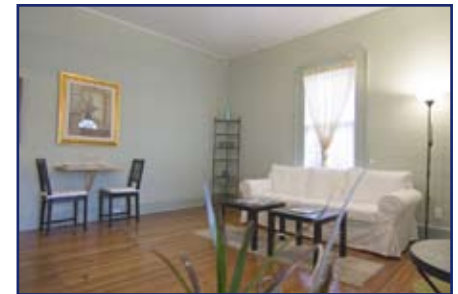

**Price
Reduction!**

was ~~\$140,000~~ **Now \$129,900**

Eye-catching makeover in **Reynoldstown!**

838 Fulton Terrace

1 Bedrooms / 1 Baths

FMLS: 3864409

Total makeover! 1 bed/1bath mill cottage with large living room, large bedroom & kitchen with stainless appliances, granite counters tops, original pine floors, 2 fireplaces, & new systems. No yard work with this huge rear fenced patio and rocking chair front porch. Walk to 2 parks, coffee shop and 8 restaurants.