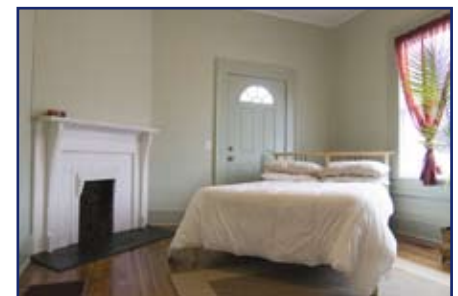

**Price
Reduction!**

was ~~\$140,000~~ **Now \$129,900**

Eye-catching makeover in **Reynoldstown!**

838 Fulton Terrace

1 Bedrooms / 1 Baths

FMLS: 3864409

Total makeover! 1 bed/1bath mill cottage with large living room, large bedroom & kitchen with stainless appliances, granite counters tops, original pine floors, 2 fireplaces, & new systems. No yard work with this huge rear fenced patio and rocking chair front porch. Walk to 2 parks, coffee shop and 8 restaurants.