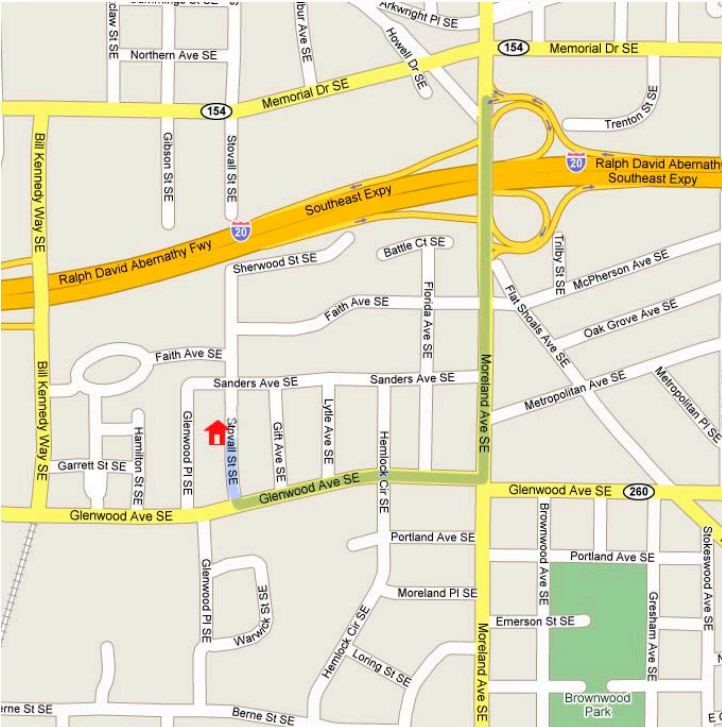

# GREAT STARTER HOUSE IN ORMEWOOD PARK!

475 Stovall Street

2 Bedroom / 1 Bath

\$182,500

FMLS: 3423390

This cottage in Ormewood Park is an ideal starter home, and it's priced to sell!

Ideally located near the new Glenwood Park shopping and restaurant area, it features hardwood floors, a very cute kitchen, screened porch, fenced backyard, and carport.

#### Directions:

From I-20, take the Moreland exit heading south. Turn right on Glenwood, and then right again on Stovall. The house sits on the left-hand side of the street.

[www.lynnesplinter.com](http://www.lynnesplinter.com)