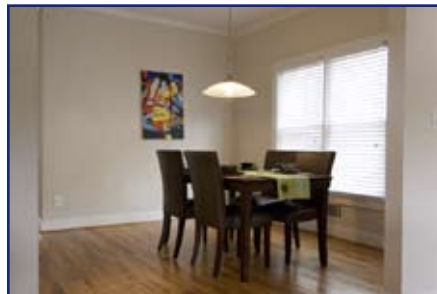

Directions: From I-20, go north on Moreland Ave to left on Wylie Street to house on left. NO SIGN!

www.lynnesplinter.com

404.582.0006 Office

404.582.0071 Fax

Lynne Splinter Realtors
YOUR INTOWN REAL ESTATE SPECIALISTS

* all information deemed accurate, but not warranted